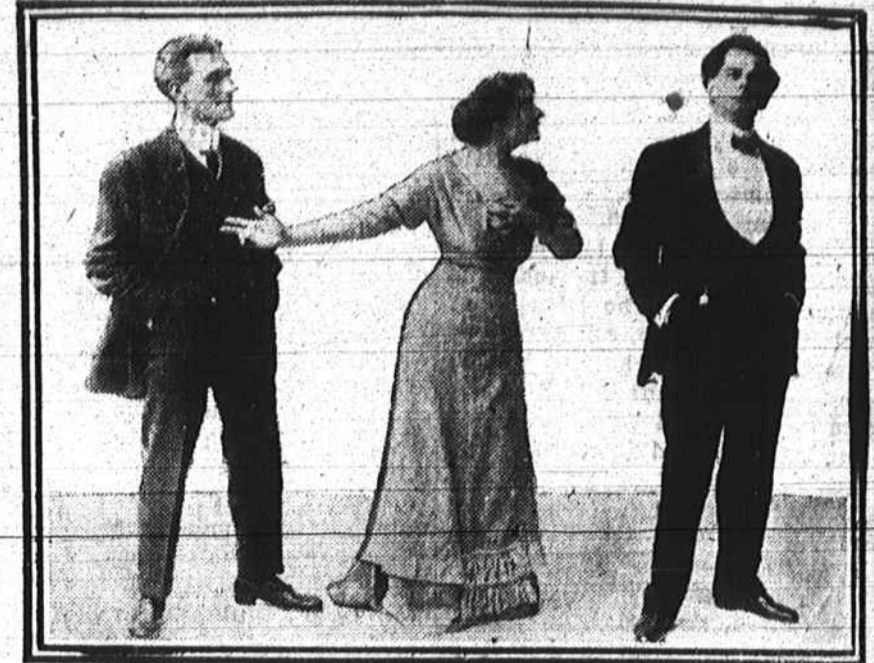

An All Star Cast in Mr. Gilmore's
Most Successful Play

"The Havoc"

A GUARANTEED ATTRACTION

SPECIAL NOTE

Mrs. Margaret Howe, niece of President Wilson and a Columbia S. C. Girl is with Mr. Gilmore this season.

MAGNIFICENT SCENERY

—AND—

ELECTRICAL EFFECTS