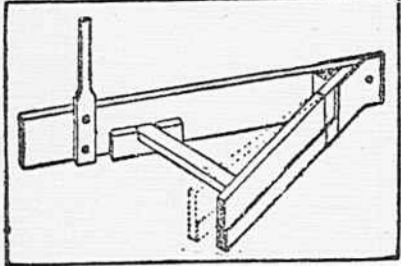

CLEARING WALKS AND ROADS

Adjustable Scraper Is Useful for Many Kinds of Work on Farm During Winter Season.

My adjustable "V" scraper or crowder proves useful for many kinds of work, and especially in winter for clearing walks or roads of snow...

For Clearing Roads or Walks.

adjustable, or hinged side may be made like the other, in one solid, hingeless piece if you wish.

ALFALFA LIKES DRY CLIMATE

Plant Is Native of Semi-Arid Regions of Central Asia—Thrives Under Irrigation.

Alfalfa is a plant which loves dry atmospheric conditions and does not do well in humid climates...

It is true that it is being grown in some of the eastern states, but it does not begin to compare with that grown under irrigation or under dry-farming conditions.

WELL-ROTTED MANURE BEST

Better for Gardens and Cheaper Than Commercial Fertilizers in These War Times.

Well-rotted manure is better than fresh manure for gardens. It is also cheaper than commercial fertilizers in these war times...

CONCRETE TILE ARE DURABLE

Causes of Failure May Be Traced to Improper Mixture—Hardening Is of Importance.

Concrete tile, if properly made, are very durable. Causes of failure may be traced to the use of too lean or too dry a mixture...

The tile need at least three or four weeks' curing and hardening before it is safe to lay them.

SOME PEACH WAYS.

Peaches baked like apples are a delicious dessert. Place them in a shallow pan, sprinkle with a little sugar...

A half of a peach placed on a square of sponge cake or angel food, soaked with fruit sirup and topped with cream or whipped cream is a dessert well liked.

Peach Salad.—Peel and cut each peach in half, remove the pits and arrange on a bed of lettuce...

Peach Compote With Peach Sauce.—Scald two cupfuls of milk in a double boiler and add one-half cupful of farina, gradually, stirring constantly...

Peach Sauce.—Mix half a tablespoonful of cornstarch with one tablespoonful of water; add to the sirup in the pan and cook five minutes...

When the mixture thickens, add a fourth of a cupful of sugar, one-half teaspoonful of salt and cook 20 minutes; then add the whites of two eggs, beaten stiff...

Schedule figures are shown as information and are not guaranteed.

Fred R. McMillin, District Passenger Agent, 228 Eighth Street, Augusta, Ga.

Nellie Maxwell

Didn't Give Him the Chance. Schopenhauer, when staying in Geneva used to go every day to a table d'hote at which now and then appeared other distinguished visitors...

Don't Delay Helping Others. To do the right thing a little late, has much the same result as if one did the wrong thing. A letter of sympathy delayed several months, means very little to the recipient...

Strange Malady. Sponge divers in the Mediterranean are often afflicted by a severe paralysis which makes them crippled when in their native element...

CONSTIPATION CAUSES SERIOUS ILLS.

"Let me see your tongue" is the doctor's first question. When the tongue is coated it means sluggish bowels, and you invite not only headaches, indigestion but serious ill-health...

Keep Well. Do not allow the poisons of undigested food to accumulate in your bowels, where they are absorbed into your system...