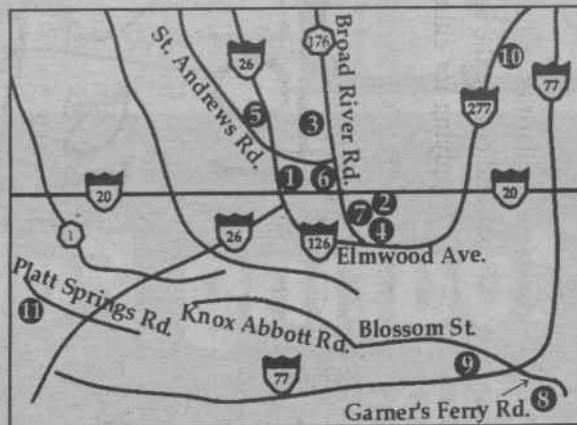

WHALEY'S MILL AT USC

211 Main Street • Columbia, SC 29201 (across from the College of Engineering)
(803) 254-7801

NEED MORE PRIVACY?

**YOU'LL LOVE OUR
ROOMMATE SPECIAL!**

2 Bedrooms - 2 Baths

RIVERWIND APARTMENT COMMUNITY

1600 Riverwind Drive - Columbia SC 29210

803-772-0960

WE HAVE COLUMBIA COVERED!

UNITED DOMINION

Residential Communities

DISCOVER THE
DOMINION DIFFERENCE

St. Andrews

1. Crossroads • 772-6800
2. The Park • 798-0345
3. Plum Chase • 772-4595
4. Rivergate • 772-6663
5. St. Andrews Apartments • 798-8315
6. St. Andrews Commons • 772-0040
7. The Waterford • 772-3533

Southeast

8. Colonial Villa • 776-8190
9. Hampton Green • 783-3265

Northeast

10. Gable Hill • 736-5000

W. Columbia/Cayce

11. Forestbrook • 796-8670

Ask About Our
Superstar Service