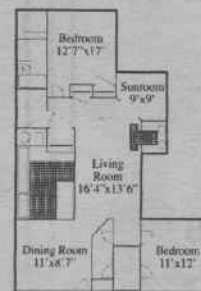

Easy Access to I-77, I-20, and I-277

250 Springtree Drive
Columbia, SC 29223
(803) 741-0413

\$530.00
1 Bedroom Chateau

\$570.00
1 Bedroom Villa

HAMILTON HILL ON BENTLEY

Conveniently Located To USC
5% USC Student Discount
Flexible Leases To Fit Your Schedule
1 & 2 Bedroom Apts. Available

\$680.00
2 Bedroom Deluxe with Sunroom

\$670.00
2 Bedroom Deluxe

100 BRYTON TRACE
COLUMBIA, SC 29210
CALL (803) 772-9409

FREE RENT and \$100 BOOKSTORE CREDIT*

- 15 min. from USC
- Large 1, 2 & 3 Bedroom Apartment Homes
- Pool
- Full Size Washer & Dryer Available
- Roomate Floorplans
- Exercise Facility