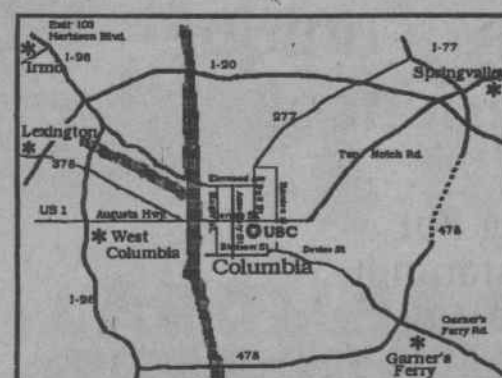

Always:

Spring Valley • West Columbia
Garner's Ferry • Irmo • Lexington

West Columbia Store Open 24 Hours - Closed Sat. Midnight Until Sun. 1:30pm
Other Columbia Stores Mon.-Sat. 7am - 10pm Sun. 1:30pm-8pm