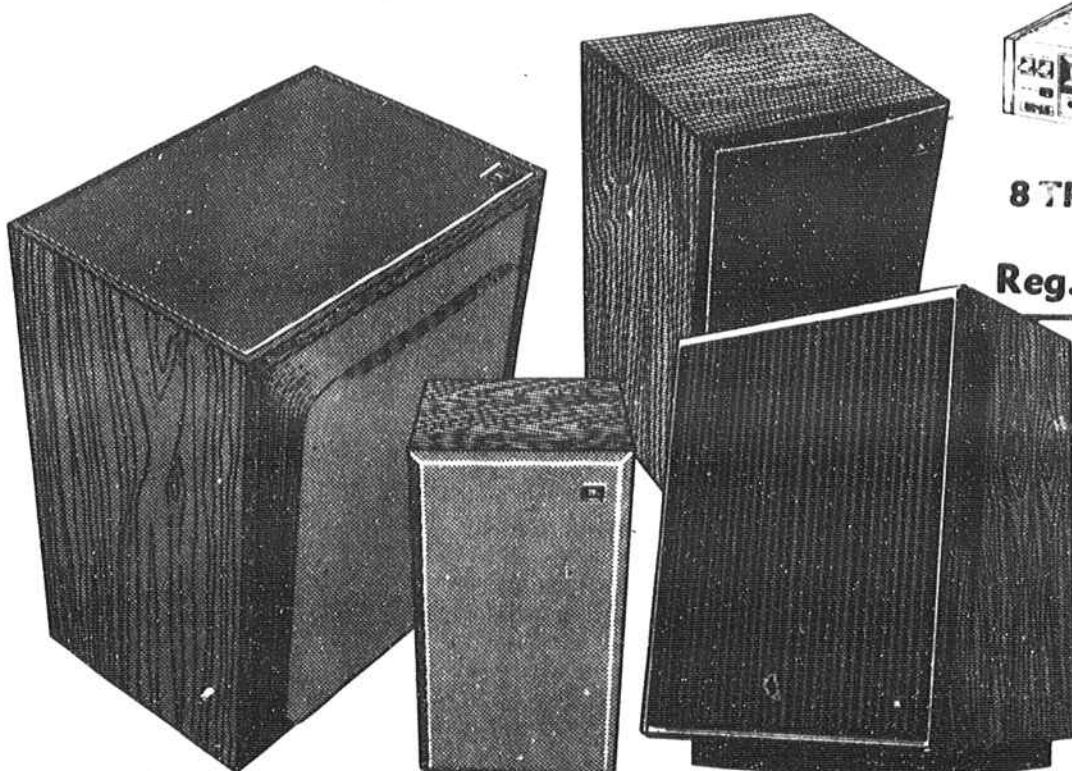

MODEL 1060 INTEGRATED AMPLIFIER

Reg. 229.95 **SALE 189.95**
MODEL 1030
Reg. 169.95 **SALE 129.95**

**WOLLENSAK
8055**

8 TRACK RECORD & PLAYBACK DECK
Reg. 209.95 **SALE 189.95**

SEE OUR COMPLETE LINE OF

HOMELINE AND STUDIO MONITOR SPEAKERS