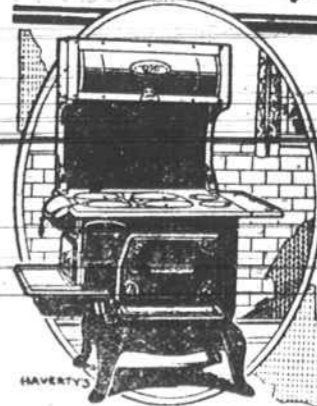

On Very Easy Terms

Hot Blast **\$22.50**
Heater

This is one of the most
satisfactory Hot Blast Heat-
ers to be found anywhere.

\$2.50 Cash; \$1.00 Weekly.

Haverty's **\$65.00**
"Jewel"

Here is a phonograph that
will give you excellent satis-
faction.

\$1.00 Cash; \$1.50 Weekly.

\$1 Cash Delivers This Range

The "Magic City" Range

A most convenient and
serviceable Range sold at
Haverty's at an extremely
low price **\$55.00**

\$1.00 Cash; \$1.00 Weekly.

This Aluminum Set
Given with every Range