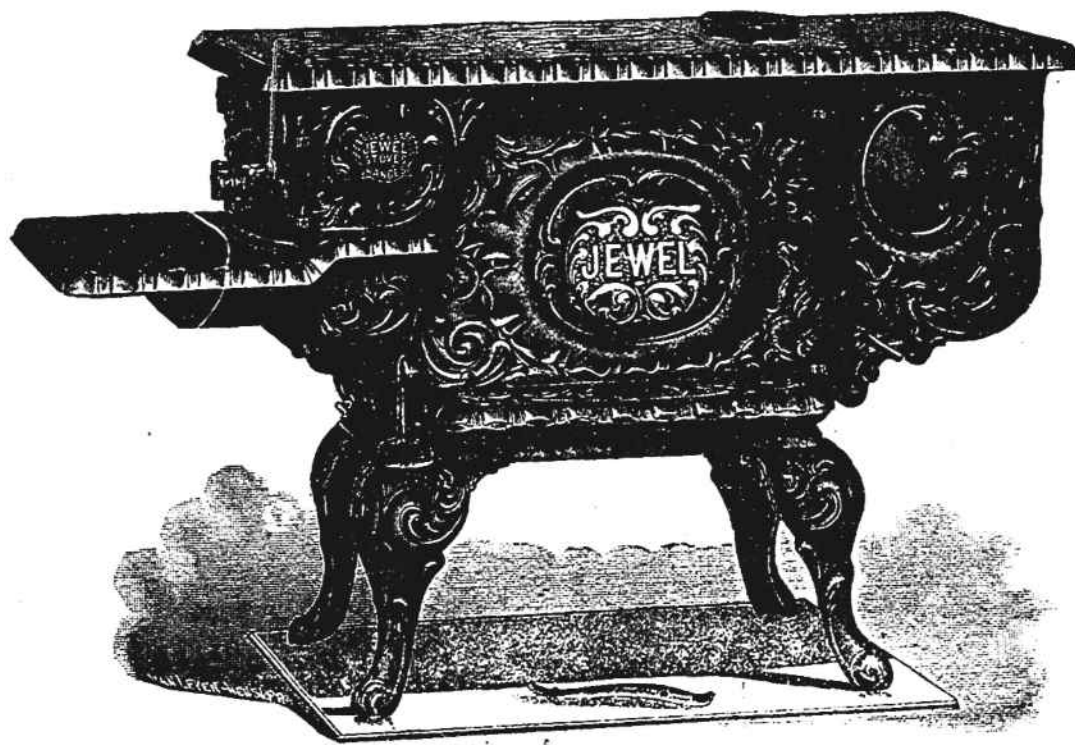

SEE OUR LARGE LINE OF JEWEL STOVES AND RANGES

We have about a car load left to be sold at the following sacrifice:

This large $30.00 No. 8, 20 inch oven, Jewel Stove, with water tank, for only $22.75

THEY ARE GUARANTEED.

Cook Stoves from $6.50 to $35.00

CAMERON STEEL RANGES

Remember the best Range on the market today is the Cameron Steel Range—it's guaranteed. We are selling them at a great sacrifice. This $45.00 Steel Range for only $32.65 cash. Come and see for yourself. Never before have you bought stoves and ranges at these prices. Remember we save you money.

J. L. BOWLES COMPANY,
House Furnishers.

1316-1318 Main Street.

IT COST YOU LITTLE

It cost you little to own the best furniture now at our prices. Come and see our line of

CHILDREN'S TOYS

See our beautiful line of Rockers, Toy Wagons, and Doll Go-Carts. We will sell you cheaper than any one else. Call and get our prices before buying your Christmas goods.