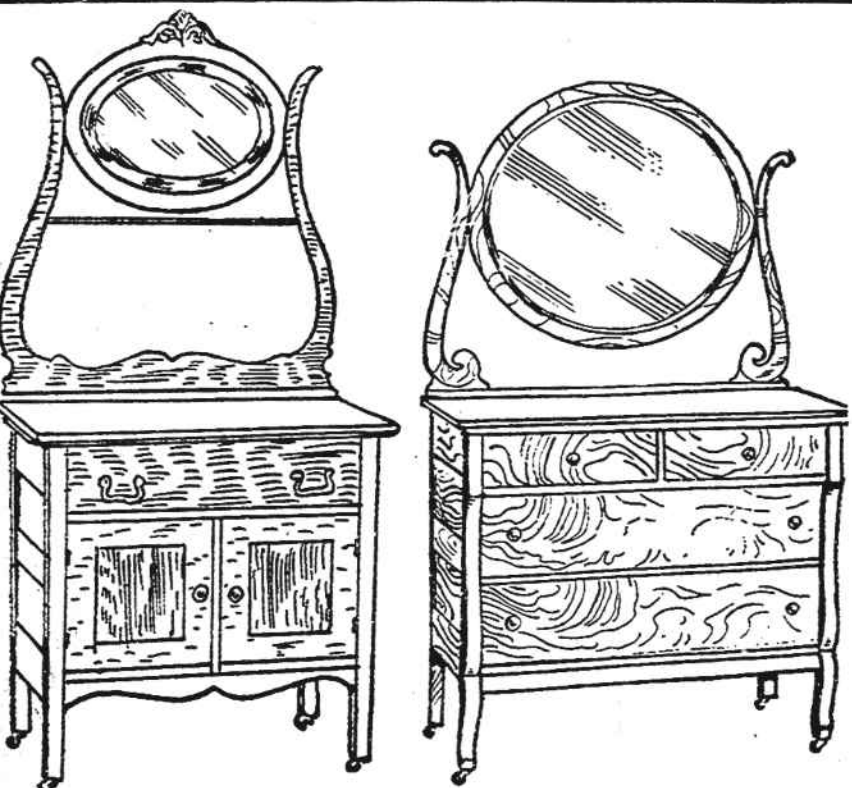

THE GREATEST CHRISTMAS FURNITURE SALE

EVER OFFERED IN THIS SECTION

We are overstocked and will sell anything in our store to the amount of $5,000 at anything above cost for Cash from now until Christmas Eve. We have the Largest and Most Up-to-Date stock In Newberry. Everything new and of the latest styles. Come and see for yourself.

This Beautiful $30.00 White Maple Suit for only $19.50. CASH.

SEWING MACHINES

We are closing out all of our New Home and Standard Sewing Machines at the following prices:

- $60.00 Machines for $34.50
- $50.00 Machines for $32.50
- $45.00 Machines for $29.50

MATCH THESE PRICES

MATTING. MATTING

Just received a large stock of matting.

- 25c. Matting for 16 1-2c. yd.
- 35c. Matting for 24c. yard.

HOUSE FURNISHINGS

We are sacrificing everything from now until Christmas Eve. A beautiful line of Art Squares received yesterday.

$30.00 Axminsters for $22.50.

Rugs, all styles, quality and prices, will be sold regardless of profit.

A large line of Iron Beds to be sold at a great sacrifice, from $2.00 up.

We have a large line of $35.00 Oak Bed Room Suits to be sold for $24.00 cash.

Don't forget our large line of Dressers, Oak Beds and Side Boards at almost cost.